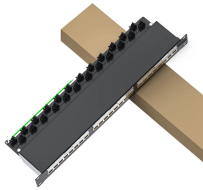

## Circuit Protection Distribution Box

MOLLOM 2 Way Circuit Breaker MCB Distribution Protection Box with DIN Rail, IP65 Waterproof, for Indoor and Outdoor Add to cart

Find Box power distribution & circuit protection at Lowe's today. Shop power distribution & circuit protection and a variety of electrical products online at Lowes .

The distribution box is an electrical equipment with the characteristics of small size, easy installation, special technical performance, fixed position, unique configuration function, no site restrictions, wide ...

Browse power distribution boxes with circuit breaker protection and multiple outlet configurations. Shop durable solutions for construction and emergency use.

These boxes have a main circuit breaker switch and main service knockouts in the corners. They are single-phase, 3-wire, and can be mounted for top or bottom feed conduit connections.