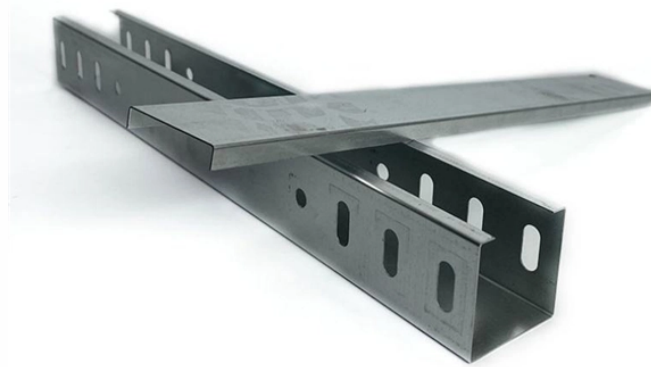

Civilian Cable Tray Parts

Overview

Choose from our selection of cable tray accessories, including cable and hose trays, steel formable cable and hose trays, and more. In stock and ready to ship.

Civilian Cable Tray Parts

Cable tray systems provide a structured and efficient solution for routing and supporting electrical and data cables in commercial and industrial environments. Designed as an accessible alternative to ...

Submittals for cable ladder and tray Eaton's submittal builder tool for B-Line series cable ladder and tray allows you to easily filter, select and download straight section, fitting and accessory submittals.

Cablofil is the global gold standard for total cable management. Explore the one-stop shop for innovative, fast, and dependable cable management systems including wire mesh tray, ladder cable ...

Cable Tray, 2" Depth x 4" Width x 10" Section, Material: Carbon Steel. Finish: Electroplated Zinc.