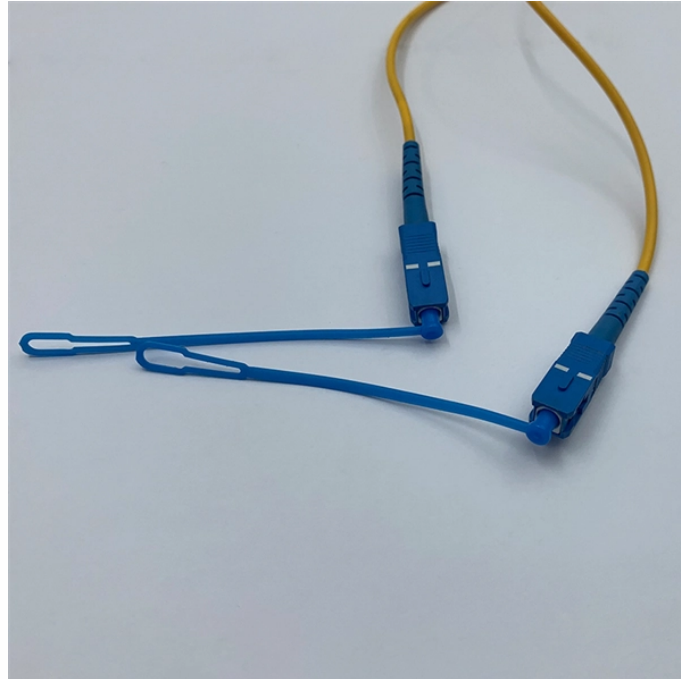

Classification of East Asia Intelligent Electronic Patch Panels

Overview

This report provides a comprehensive analysis of the intelligent patch panel market, segmented by application (Residential, Commercial), type (Cable Patch Panels, Fiber Patch Panels, Audio Patch Panels), and key geographic regions. Exhibit Inquiry Exhibitor Benefits Paid Services Download Sales Kit Exhibitor's Online Service System Covering PCB manufacturing and industrial automation, Intelligent Asia Thailand serves as the premier platform for professionals to explore the electronics supply chain. From smart production to. To meet evolving data center needs, Belden offers an integrated hardware/software solution designed for maximum security, reliability and uptime—the PatchPro® Intelligent Patching Solution. This complete & intelligent-ready physical layer management system uses RFID technology for wireless. was established in year 1982 and incorporated in year 1986 as a Private Limited Company (Syarikat Sendirian Berhad). We are specializing in fire alarm control panel, gas release (a. As business. SYSTIMAX 360™ Distribution Module Panels SYSTIMAX 360™ iPatch® Series Panels SYSTIMAX 360™ GigaSPEED X10D® Evolve High Density Shielded Panels SYSTIMAX PATCHMAX® Panels SYSTIMAX 360™ GigaSPEED X10D® PATCHMAX® GS6

Category 6A U/UTP Patch Panel, 24 port SYSTIMAX 360™ GigaSPEED X10D®. Trade Alerts are FREE updates on topics such as trending hot products, buying requests and supplier information - sent directly to your email inbox! Alibaba offers 51 Intelligent Patch Panels Suppliers, and Intelligent Patch Panels Manufacturers, Distributors, Factories, Companies. The second side of the patch cord has the same cable ID and when the.