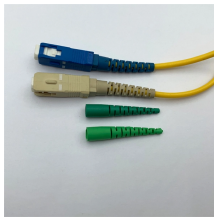

We are specializing in fire alarm control panel, gas release (a.k.a. gas extinguish) control panel, and fireman intercom system trading business at the very beginning.