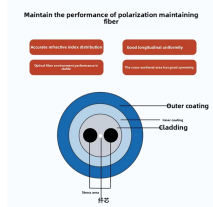

Global cable tray buyers find suppliers here every day. If you are a manufacturer or supplier who want more international buyers, join EC21 for free now, and get your products listed here.