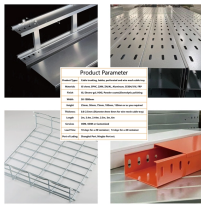

The 4U cabinet can accommodate a variety of IT equipment, such as servers, network switches, UPS systems, and audiovisual components, all within the standard 19-inch width.

Upgrade your server setup with top 4U rackmount cases like Chenbro Black Steel/ Plastic and Rosewill RSV-L4000B. Shop now on eBay!

4U Rackmount Chassis For EATX/ATX/MicroATX Motherboard With 4 Hot Swap Drive Trays For General-Purpose Servers.

Discover Comark's rugged 2U and 4U industrial servers, built for demanding environments. High-performance rackmount servers for manufacturing, automation, and critical industrial applications.

Built to order flexible, high performance and reliable rackmount servers at competitive price. All form factors available now: 1U, 2U, 3U, 4U to fit your project's needs.

Shop 4U Server Chassis on Newegg . Watch for amazing deals and get great pricing.