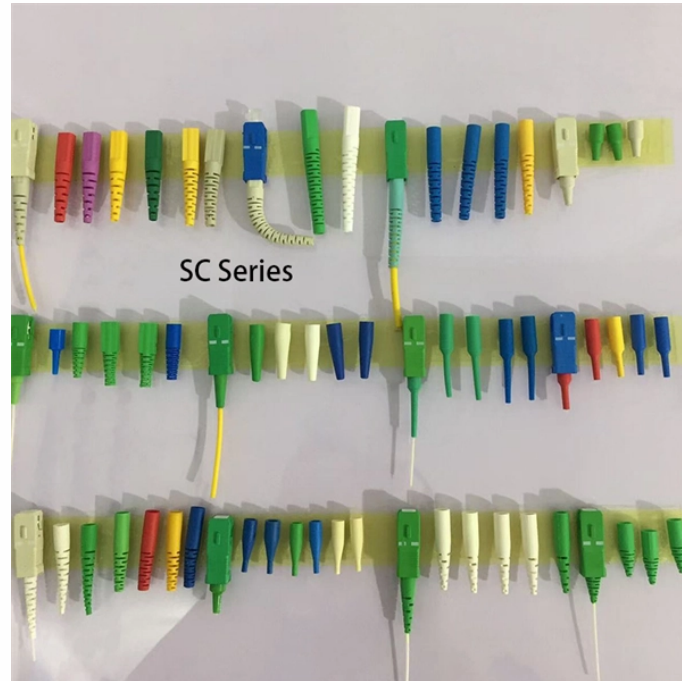

Columbia Cable Tray Support Price Inquiry

Overview

Explore competitive cable tray pricing options featuring durable materials, easy installation, and scalable solutions for efficient cable management in commercial and industrial applications. Keep a spare tire out of the way yet close at hand with this easy-to-install spare tire carrier for your Rhino-Rack alloy roof-rack tray. Carrier mounts to your tray in seconds and tightens with a long-handle bolt. Fits wheels up to 10" wide. Features: Provides mounting point for your spare tire on. For ease of installation and accessibility, lay cable and hose in trays instead of pulling it through conduit or raceway. The price structure typically reflects the material composition, whether aluminum, steel, or TechLine Mfg. Support Locations - Cable Tray (Reference: NEMA VE-2 Current Issue) Contact us today for your custom or standard sized support bracket needs. When you're a property developer working on a new building project, you need cable.

Cable tray are used in wiring of buildings to support electrical cables and wires that are used to distribute power, controls and communication. The cable tray are for hot dip galvanized ...

Description In the electrical wiring of buildings, a cable tray system is used to support insulated electrical cables used for power distribution, control, and communication. Cable trays are used as an ...