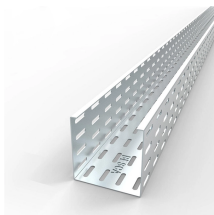

What is a vertical cable tray? This guide explains its types (ladder, solid-bottom), benefits for safety & organization, and key applications in data centers.

Aluminum ladder cable trays benefit from being lightweight and resistant to corrosion. They work in many settings and are easy to install and maintain. Choosing US Tray ladder cable tray solutions can ...

Organize network infrastructure with CommScope Horizontal and Vertical Cable Management Kits. Sturdy aluminum structures, troughs, spools, and trays keep cables secure and concealed.

Hallam Racks" Vertical Cable Trays offer an easy vertical run of cable management up the whole height of the cabinet. Category: Cable Management Solutions.

Fast installation with dependable support. Everything you need to build a cable management system, including Cablofil wire mesh cable tray, ladder cable tray, prefab assemblies for brand circuit wiring, ...

Cable tray installed in a hazardous location must contain only those cables that are appropriate for this type of environment as defined in Chapter 5 of the NEC.

Hubbell's NEXTFRAME® Ladder Tray is the effective and widely used cable runway that supports and delivers bundles of cable between cabinets, racks, and closets, along walls, and suspended from ...