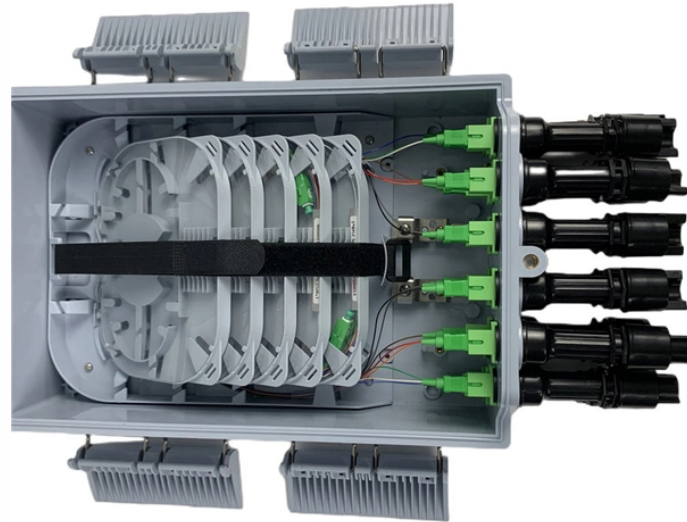

Combined Cable Tray Bracket

Combined Cable Tray Bracket

50 Pack Wire Mesh Cable Tray Coupler Kit, Steel Bracket Hardware Components ...

Cable Tray, Divider Strip, 2 Inch, COT30, For cable separation within a single tray.

50 Pack Wire Mesh Cable Tray Coupler Kit, Steel Bracket Hardware Components for Cable Management, End-to-End Splice Connector Reinforced Joint Clamp Fit 4mm - 6mm Dia. Basket Cable

Discover high-quality Cable Tray Systems at CableOrganizer. Organize and protect your cables with durable, reliable solutions for any setup. Shop now!

This bracket allows you to mount straight sections of cable tray to the wall or floor of your data center, network closet or industrial space and extend your cable management application.

U-Connector for connectin CleanTray fittings to straight sections in frequent washdown areas. This U-Connector CleanTray, CT44UCSS item measures 4.00x4.00 inches with a material of SS304 finish ...

A cable tray system is used to support insulated electrical cables used for power distribution, control, and communication. Cable trays are used as an alternative to open wiring or electrical conduit ...