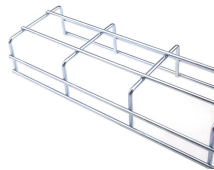

Combined Cable Tray Bracket

Combined Cable Tray Bracket

50 Pack Wire Mesh Cable Tray Coupler Kit, Steel Bracket Hardware Components ...

Cable Tray, Divider Strip, 2 Inch, COT30, For cable separation within a single tray.

50 Pack Wire Mesh Cable Tray Coupler Kit, Steel Bracket Hardware Components for Cable Management, End-to-End Splice Connector Reinforced Joint Clamp Fit 4mm - 6mm Dia. Basket Cable

Discover high-quality Cable Tray Systems at CableOrganizer. Organize and protect your cables with durable, reliable solutions for any setup. Shop now!

This bracket allows you to mount straight sections of cable tray to the wall or floor of your data center, network closet or industrial space and extend your cable management application.

U-Connector for connectin CleanTray fittings to straight sections in frequent washdown areas. This U-Connector CleanTray, CT44UCSS item measures 4.00x4.00 inches with a material of SS304 finish ...

Cut, bend, and connect the wire mesh trays to route cable and hose in configurations such as curves, slopes, and tees. They are a lightweight option for organizing bundles of cable and hose while ...

The ease of creating fittings, carried out on site, as well as the wide range of unique and universal accessories gives complete freedom in routing combined with exceptionally fast installation.