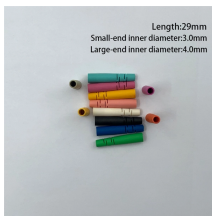

Learn how to use a fusion splicer for fiber optic cable with our ultimate guide. We cover everything from the basics to advanced techniques with popular brands like Fujikura.