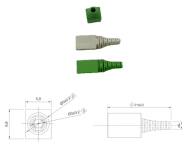

This guide explains standard electrical box dimensions by type, compares common sizes, and helps you select the right box for residential, commercial, and light industrial applications.