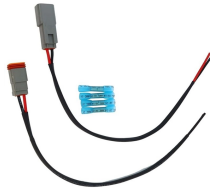

## Comoros Busbar Connector

Shop Circuit Breaker Copper Busbar for Distribution Box Circuit Breaker PIN U Type MCB Connector busbar Connection Breaker Combing (Size : 1P Pin Type 12 Ways) online at a best price in Comoros.

Each bus bar connector is engineered to ensure a secure and durable connection, making them the ideal choice for infrastructure requiring consistent operational integrity.

Amphenol offers high-performing, low-resistance Busbar connectors with designs to conveniently distribute power between busbars, cables, and circuit boards.

Use our intuitive filtering tools to quickly find the right bus bar connector by current rating, material, and mounting style. If you need assistance, please contact our technical experts.

Mouser offers inventory, pricing, & datasheets for Busbar Power Connectors.

These board-to-busbar connectors are designed to meet OCP V3 power distribution architecture standards and are ideal for use in power shelves, BBUs, server/storage sleds, EV ...