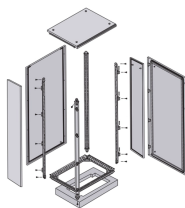

Comoros Groove Straight-Through Cable Tray Supply

Cable-Mgr.'s innovative cable tray, and extensive cable tray systems design are based on pre-fabricated junctions/intersections and the ability to provide powder coated finishes while maintaining grounding. ...

Raceway, Cable Tray, Duct, & Trough Center Spine Cable Tray & Accessories Center Spine Cable Tray Straight Sections

We manufacture CSA approved Class C, D and E cable tray and fittings with standard 3m, 5m and 6m lengths. Other customized lengths are also available to suit the needs of your project.

Cablofil steel trough trays provide the strength and security required when then need to limit cable access is of primary importance.

SFSP manufactures a wide range of products capable of providing the characteristics which respond to the proposed application, along with quality of assembly, speed of installation, and cost-saving cable ...

We manufacture CSA approved Class C, D and E cable tray and fittings with standard 3m, 5m and 6m lengths. Other customized lengths are also available to ...

Contact Us

For more information, pricing, or custom energy solutions, please contact us: