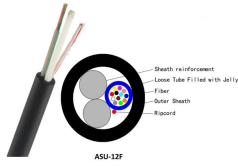

Compatible Low-Loss Optical Line Terminal Supplier in Madagascar

Compatible Low-Loss Optical Line Terminal Supplier in Madagascar

Every optical termination is manufactured with craftsmanship, which delivers exceptionally low insertion loss and superior return loss resulting in performance measured as equal or better than fusion ...

The ISCOM6860 is a high-density carrier-grade Optical Line Terminal (OLT) platform. It offers EPON, 10G EPON, GPON, XGS-PON and leased line access, as well as multi-service aggregation capabilities.

Ny rafitra tamba-jotra optique passive EPON dia manana tamba-jotra malefaka sy terminal maro amin'ny teboka fidirana amin'ny serivisy ao anatin'ny a 20 km radius avy amin'ny tambajotran'ny rafitra EPON.

Search for and compare optical components from manufacturers around the world, or for custom jobs we'll match you with an industry expert service provider.

This connector is resistant to high and low temperatures, weatherproof, UV-resistant, and waterproof, making it suitable for various application harsh environments. The connector is compatible with ...

cOS™ Pier Optical Line Terminal Pier is a compact, powerful connectivity device for enabling fiber-to-the-x (FTTx) broadband services across extended distances.

ACON OPTICS delivers high-precision Edge Coupling (EC) solutions designed for high-density CPO architectures. Featuring micron-level alignment and low-loss optical interfaces, our detachable ...