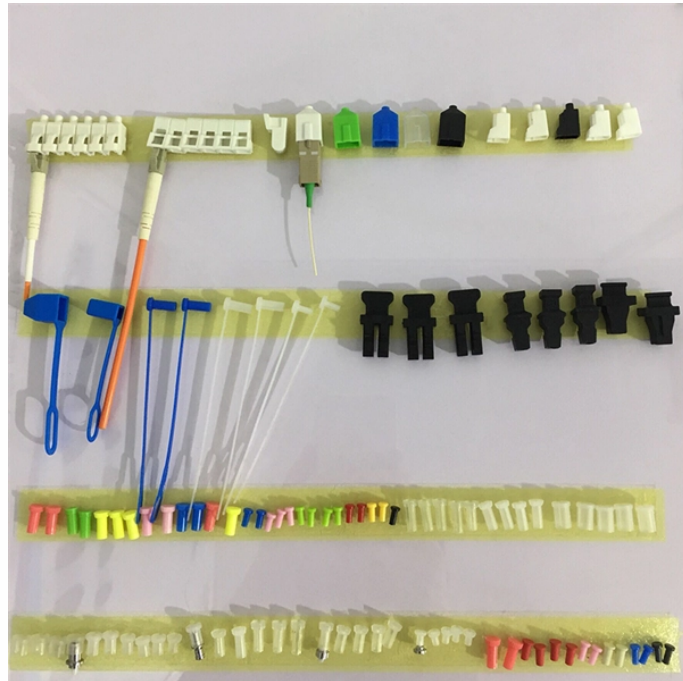

## Compatible Remote Monitoring Core Switches