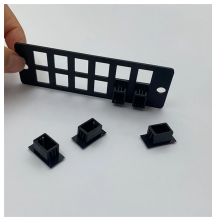

Complete List of Cable Tray Condensation Nut Specifications

Complete List of Cable Tray Condensation Nut Specifications

The work covered under this section consists of the furnishing of all necessary labor, supervision, materials, equipment, tests and services to install complete cable tray systems as shown on the ...

Show fabrication and installation details of cable tray, including plans, elevations, and sections of components and attachments to other construction elements.

Some applications may require the cable tray to support the weight of a single, dead object in addition to the cable loads. Specifications typically require this to be applied at the midpoint of the span between ...

When fitting cable trays and their accessories, the products are cut on site to create changes of direction, adjust sections, etc. Damage can also occur during handling; as a result, both the ...

This document provides specifications for perforated and solid cable tray systems including:
 - Straight sections that come in various heights, bottom types, return flange types, materials, thicknesses, and ...