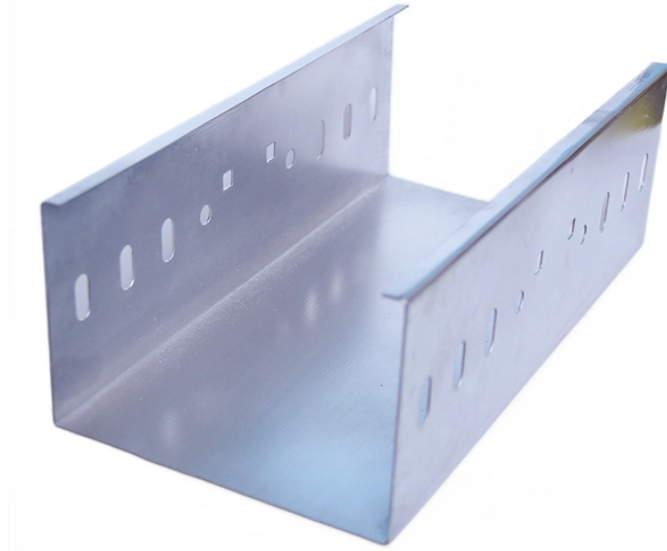

Complete List of Concealed Three-Level Distribution Box Models

Complete List of Concealed Three-Level Distribution Box Models

Download Schneider Electric Electrical Distribution CAD files in over 40 different file formats

Mini Center Compact is a reliable range of distribution boards allowing maximum flexibility, offering wide choice of incomers: Switch Disconnector, MCCB, MCB, RCCB, RCD or direct cable connection.

The GrabCAD Library offers millions of free CAD designs, CAD files, and 3D models. Join the GrabCAD Community today to gain access and download!

Engineered for modern electrical and solar installations, the Concealed Distribution Box 10×14 provides a reliable, sleek solution for safe circuit management. Ideal for embedding into walls, this flush-mount ...

Application Used as wiring boxes, junction and pull boxes Intended for indoor or outdoor use Protects against windblown dust, rain, sleet, external ice formation and dripping non-corrosive liquids

Download free Revit Families & BIM Files with the BIMsmith Market BIM Library. Cutsheets, 3-Part Specifications & Tech Data included. Start downloading BIM Objects now for free. Browse through ...