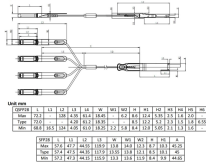

FDSteel, hot dip galvanized after fabrication (HDGAF), double dip method. SBSteel, black-oxide finish. FGSteel, geomet® galvanized. C1 Epoxy Coating, halogen-free.

Steel cable trays are fabricated from continuous roll-formed structural quality steel. By roll-forming steel, the mechanical properties are increased allowing the use of a lighter gauge steel to carry the ...

Fitting and accessories. with the same or different width of the cable run. All fittings are available in sizes and types corresponding to the straight cable tray sections. These fittings include: elbow, ...