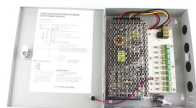

Categories Connection boxes and terminal Junction boxes (30) Clear all degree of impact strength (IK)

The robust junction boxes made of plastic and light alloy are featured by their simple mounting and installation capability and their design. They are fitted with pillar terminals for cable of up to 6 mm<sup>2</sup>.