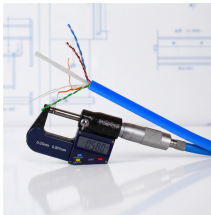

FRP Cable Trays are non-metallic support systems for routing electrical and data cables in industrial and commercial facilities. Made of fiberglass-reinforced plastic, FRP trays are extremely corrosion ...