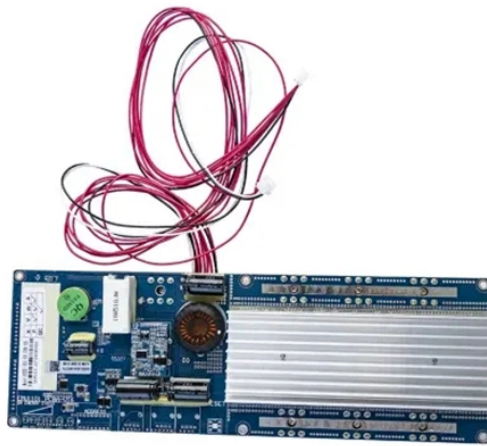

## Composite cable trays

## Composite cable trays

Corrosion-resistant cable management systems for industrial and utility applications. Composite cable trays provide reliable cable support in corrosive environments where metal trays fail prematurely. Our ...

Learn fiberglass cable tray types and specs. Compare trough, tray, ladder and epoxy composite systems to choose the right cable support for industrial projects.

FRP Cable Trays are non-metallic support systems for routing electrical and data cables in industrial and commercial facilities. Made of fiberglass-reinforced plastic, FRP trays are extremely corrosion ...

GRP cable trays for supporting and protecting power and data cables. Lightweight, non-conductive, corrosion resistant and easy to install.

Made from the highest quality pultruded materials, our Fiber Reinforced Polymer (FRP) cable tray is extremely durable and resistant to chemical attack, with a proven record of performance in the most ...