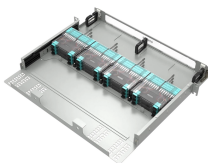

If you want to achieve the highest speed and distance in the cabling between two or more switches, without a doubt, the best option is the fiber optic connection and using the SFP or SFP + ...