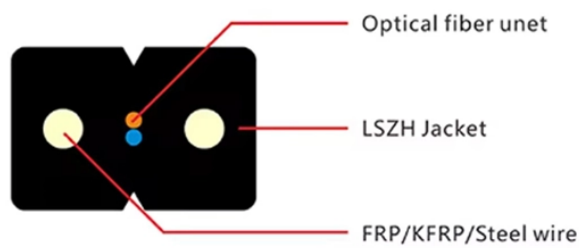

Core Switch 1G Available Now

Core Switch 1G Available Now

Search Newegg for 1gb switches. Get fast shipping and top-rated customer service.

Simply unpack the 7520 Series switch, connect it to the network, and it automatically connects to the cloud, ready to be provisioned. New switches can be configured, one-by-one, with a few clicks.

FS offers 5/8/10/16/24 ports PoE (Power over Ethernet) Switches at best price. Free Fast shipping on best PoE+ switches. Buy Now!

Edgecore EPS121 is a compact 1G RJ45 switch, model 4625-54T ...

Shop 1G to 800G high-performance switches powered by SONiC. Build scalable, cost-effective networks for enterprise, data center, & campus environments.

Talk to our experts today [Edgecore Wi-Fi](#). Choose the network that's right for you.

Search Newegg for core switch. Get fast shipping and top-rated customer service.

A compact 1U 400G switch built for AI clusters, storage fabrics, and high-speed aggregation, featuring four 400G QSFP56-DD ports, dual 10 Gigabit Ethernet, and RouterOS v7.