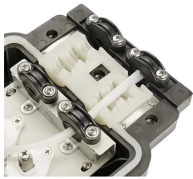

Discover high-speed 10G ethernet switches for your network. Browse desktop and rackmount options with advanced connectivity features.