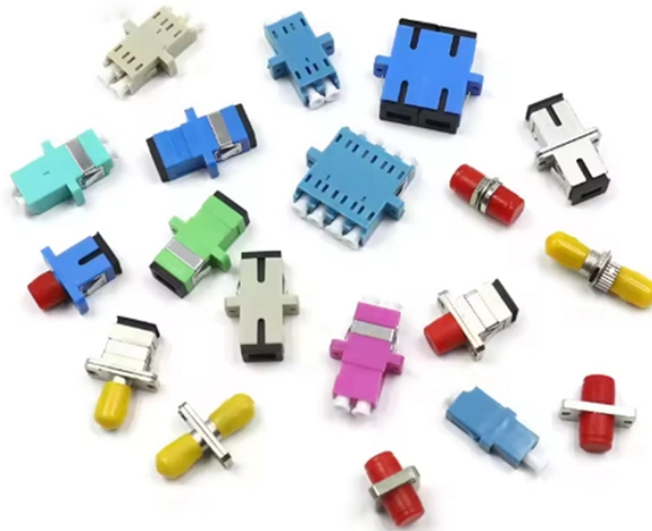

Core Switch 4 Optical 16 Electrical 10 Gigabit

Core Switch 4 Optical 16 Electrical 10 Gigabit

The ONV38168FM is a 10G uplink L3 managed Ethernet fiber switch independently developed by ONV. It has 12*10/100/1000Base-T RJ45 ports and 4*1/10G SFP+ fiber ports. Each port can support wire ...

Full-gigabit access switch for large-sized enterprise and campus LANs, with four 10G uplink optical ports for high-speed data transmission 48 x 1000 Mbps Ethernet ports with auto-negotiation, providing high ...

A compact 1U 400G switch built for AI clusters, storage fabrics, and high-speed aggregation, featuring four 400G QSFP56-DD ports, dual 10 Gigabit Ethernet, and RouterOS v7.

Search Newegg for 10 gigabit 4 port switch. Get fast shipping and top-rated customer service.

The series includes the T1700X-16TS Full 10-Gigabit Smart Switch and the T1700G-28TQ Gigabit Stackable Smart Switch with 10G Uplink, which both provide high levels of performance, scalability, ...

With five 10Gbps ports, this switch provides up to 100Gbps of switching capacity, enabling seamless handling of bandwidth-intensive applications such as 8K video streaming, 10G ...