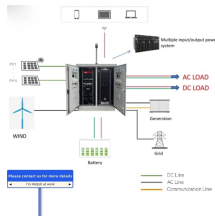

With a switch monitoring solution like OpManager, you can discover all the switches in a network by discovering the core switch. You can also automatically discover and classify the rest of the ...