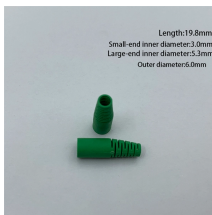

Explore fiber optic accessories including connectors, adapters, patch panels, and strain relief components for reliable fiber cable installation and maintenance.