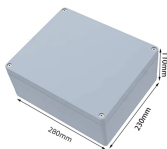

This approach eliminates the need for a separate power source for each ONU, making installations more straightforward and cost-effective. C-DATA FTTH solution, based on PON technology, provides ...