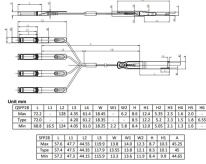

Costa Rica Lighting Distribution Box Custom Manufacturer

Costa Rica Lighting Distribution Box Custom Manufacturer

XRM lighting distribution box is a lightweight distribution device indispensable for secondary distribution in various industries.