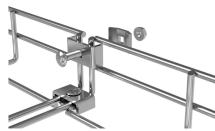

Costa Rica wholesale long-distance optical cable G 657A2

Costa Rica wholesale long-distance optical cable G 657A2

ions in ducts and on trays and can be direct buried with sand back-filling in outdoor applications. The cable features corrugated steel tape armor for rodent protection

Especially in the 4G/5G, and WiMax base stations and fiber-optic distributed zoom ...

Especially in the 4G/5G, and WiMax base stations and fiber-optic distributed zoom technology, CPRI fiber patch cable are rapidly becoming the standard connector interface.