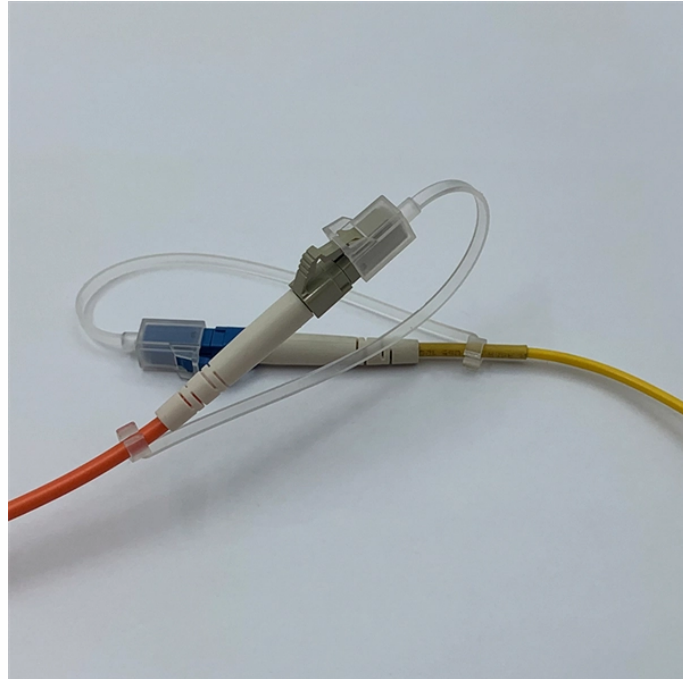

Costa Rica wholesale long-distance optical cable G 657A2

Costa Rica wholesale long-distance optical cable G 657A2

ions in ducts and on trays and can be direct buried with sand back-filling in outdoor applications. The cable features corrugated steel tape armor for rodent protection

This OS2 fibre patch cable is ideal for connecting 1G/10G/25G/40G/100G/400G Ethernet connections. It is best suited for long distance application and can transport data for up to 10km at 1310nm, or up to ...

Durable and Versatile: This optic fiber is suitable for FTTH, FTTB, and FTTP network applications, making it an ideal choice for various telecommunications and communication projects.

Not only that, the mode field diameter (MFD) of the fiber is consistent with the standard G.652 single-mode fiber, which makes it have low connection loss with G.652 optical bare fiber, including splice ...

Especially in the 4G/5G, and WiMax base stations and fiber-optic distributed zoom ...

Especially in the 4G/5G, and WiMax base stations and fiber-optic distributed zoom technology, CPRI fiber patch cable are rapidly becoming the standard connector interface.