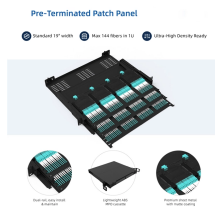

Search the world's information, including webpages, images, videos and more. Google has many special features to help you find exactly what you're looking for.

Especially in the 4G/5G, and WiMax base stations and fiber-optic distributed zoom ...