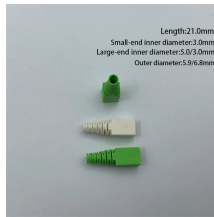

When selecting a power distribution cabinet or box, important factors include size, voltage rating, enclosure type, and IP rating. Providers in China offer a wide range of options, from compact designs ...