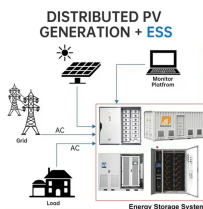

Single-mode optical fiber — In fiber optic communication, a single mode optical fiber (SMF) is an optical fiber designed to carry only a single ray of light (mode).