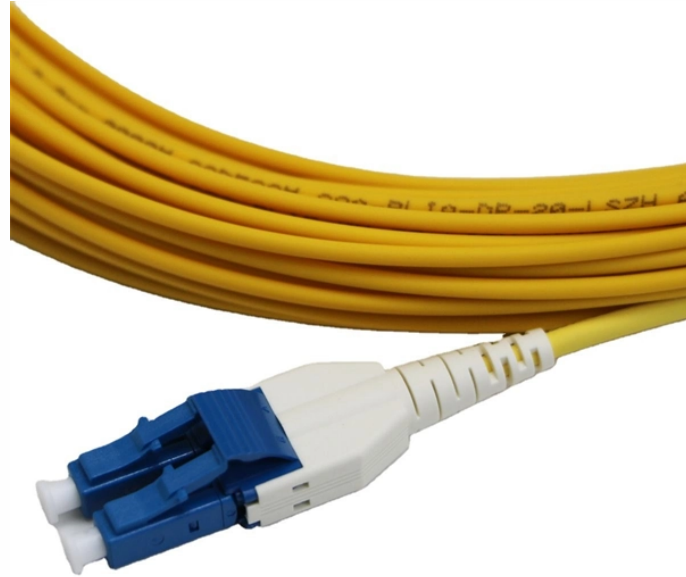

Croatian Single-Mode Fiber

Croatian Single-Mode Fiber

Pre-assembled Fiberglass Universal Breakout Cable, Single Mode OS2, 12 Fibers, LC/UPC - LC/UPC - This pre-assembled breakout fiberglass cable is perfect for installations that require an extremely rob

The single mode simplex fiber cable enables easier installation due to their bend insensitive characteristic. It is designed to transmit data with less attenuation when bent or twisted and as a ...

Check "single mode fiber" translations into Croatian. Look through examples of single mode fiber translation in sentences, listen to pronunciation and learn grammar.

Find premium single mode fiber optic cables for high-speed data transmission. 20 years of expertise and worldwide delivery.

Single-mode optical fiber — In fiber optic communication, a single mode optical fiber (SMF) is an optical fiber designed to carry only a single ray of light (mode).

Single mode fiber optic cable is made up of a small diameter glass or plastic core surrounded by cladding, which is a layer of reflective material. This small diameter core, typically around 9 microns ...