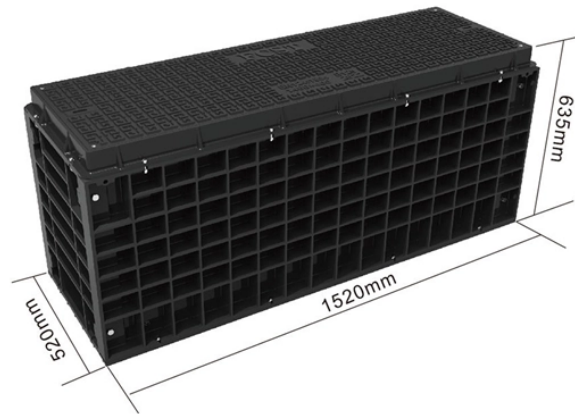

Cuban Household Electrical Distribution Box Dimensions

Cuban Household Electrical Distribution Box Dimensions

This guide explains standard electrical box dimensions by type, compares common sizes, and helps you select the right box for residential, commercial, and light industrial applications.

This guide explores control panels, electrical boxes, breaker panels, bus bars, junction boxes, and custom enclosures to help you understand their sizes, types, and common applications.

Linkwell offers a wide range of electrical box dimensions, so you can always find the right fit for your industrial or commercial project. Tip: Always measure your space before you install your box.

Distribution boxes, also known as DB boxes, serve as critical components in electrical systems by distributing electrical power safely and efficiently to various circuits within a building.

The document provides details for designing the electrical distribution box and circuits for a residence. It includes specifications for the main circuit breaker such as size, type, and tripping capacity.

LoRa handheld portable base station

3.Products" Dimension: 1) Close connection. Neutral wire line bank and earthing wire line bank both adopt close type with a steady overall structure, which makes inside wiring more esthetical and safer, ...