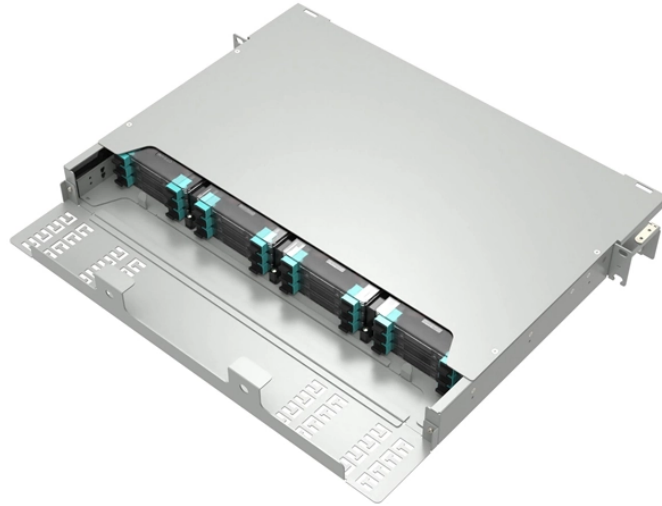

## Cuban Indoor Distribution Box Custom Factory

## Cuban Indoor Distribution Box Custom Factory

Discover our versatile multimedia distribution box, ideal for network cabinet applications. Starting at \$3.9, order as few as 1 unit for your low-volume needs. Suitable for wholesale and bulk orders, ...