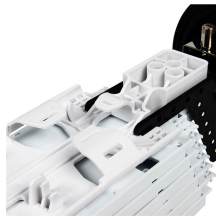

Compare solid, perforated and ladder trays, choose materials & finishes, and match fittings plus accessories for complete installations. Request drawings & a quote.

Discover the perfect cuba installs cable trays for your next adventure, with options hand-picked to match your specifications.

When fitting cable trays and their accessories, the products are cut on site to create changes of direction, adjust sections, etc. Damage can also occur during handling; as a result, both the ...

Compared to electrical conduit systems, cable tray offers several advantages that can help reduce cable pulling time, speed up installations, and improve your bottom line.

Build a cable management system with Cablofil wire mesh cable tray, ladder cable tray, prefab assemblies for branch circuit wiring, fasteners, and accessories.

Channel cable tray secures cables using Eagle Basket pre-punched holes. New pre-punched holes allow the secure attachment of cables to the inside of the channel without the need to drill holes, ...

From heavy power cable pathways on oil drilling platforms to data center cabling, explore the cable tray that's strong yet easy to install. Fast installation with dependable support.

Sintex FRP Cable Trays are durable, cost-effective, and safe for supporting power and control cables. Available in ladder, trough, and channel types, they offer excellent weather resistance, UV ...