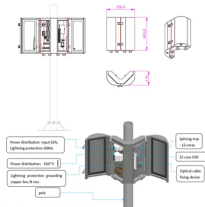

Looking for Campus 2.5 Gb switches for Wi-Fi 6, cybercafes, or multi-rate networks? QSFPTek offers PoE++ and flexible 2.5G switches, allowing you to upgrade based on existing Cat5e wiring.