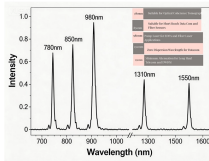

For the price of some 2.5G switches nowadays, it makes more sense to switch to 10G, a standard largely adopted by most manufacturers. However, just stray away from no-name Chinese switches.

This guide explores why you might need a 2.5 Gb switch, focusing on popular FS 2.5G switches to help you select the perfect fit for your specific network requirements.