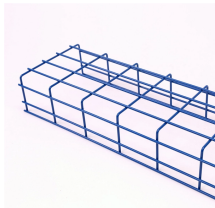

Contour Combs represent Clockwerk Industries constant evolution to bring you the best aluminum cable management on the market.