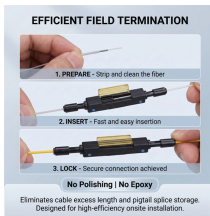

Firestopping for cables and wires maintains code compliance in fire-rated walls and floors after new cable installations. Order standard sizes or custom configurations.

Fabricated cable tray sleeves, with or without firestop products, are an economical alternative to the high cost of fabricating penetration sleeves in the field. Sleeves provide a rigid support for cable tray in a ...

Costs vary based on tray material (steel, aluminum, or fiberglass), size, design (ladder or solid bottom), and installation complexity. Additional elements like supports, connectors, and ...

Wire mesh cable trays are lined with wire mesh and may be cut or bent to accommodate custom installations. Fast installation with dependable support. Everything you need to build a cable ...