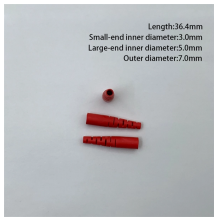

Since 1975 Durabox® has been committed to provide quality products and services. Our organization strives on building strong and long term relationships with our customers by providing them with a ...