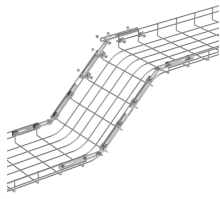

The company specializes in packaging engineering and offers a variety of custom box solutions, including cardboard boxes and displays tailored to client needs. With advanced technology and a ...