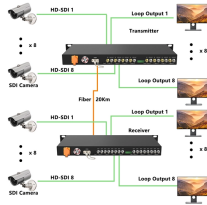

In our modern, flexible machine park, we can customize and produce exactly the wire trays needed for each unique project. Don't let standard measurements limit you! Our standard range is often ...

Our range includes pre-galvanized, hot-dip galvanized, aluminum, stainless steel, and GRP options to withstand harsh environments. Whether you need cable trays, flexible conduits, pull boxes, or pipe ...