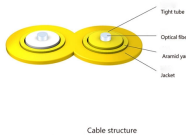

This list of top 10 online B2B marketplaces and manufacturers will lead you to find your perfect cable trays based on your business requirements.

Custom manufacturer of cable & wire troughs. Other products such as frames, handles, guides, cable rings, shelves, baskets, racks, cable management panels, container holders, shelf ...

These are the most corrosion-resistant tray systems we offer for routing cable and hose in configurations such as curves, slopes, and tees. Cut, bend, and connect the wire mesh trays.

Find various specifications of Trough Cable Tray at Shielden, we can provide you with better quality and best price!