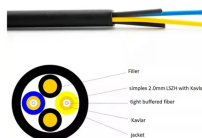

So if you want to paint a utility box, here are 10 steps that will get you from clueless to complete utility box painting! For this blog, I'll be using the city of Vista's utility box program as my ...