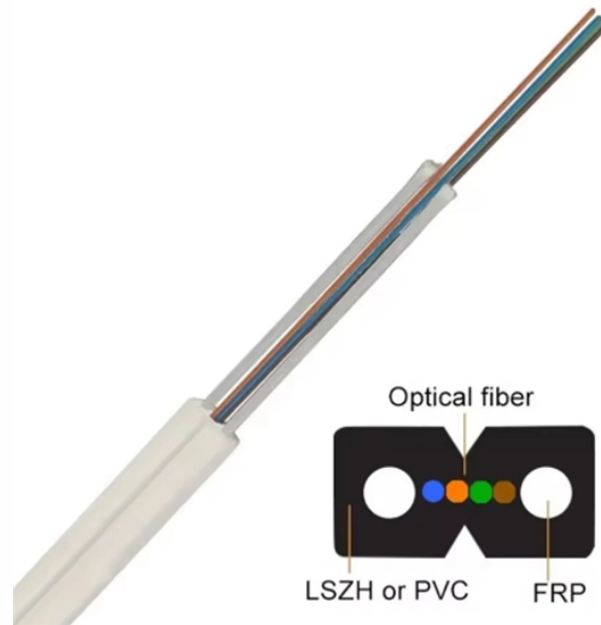

Custom painting of distribution boxes