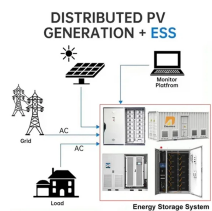

Whether you need a compact indoor splice box or a large-scale outdoor fiber distribution hub, we deliver solutions engineered for durability, security, and long-term network performance.