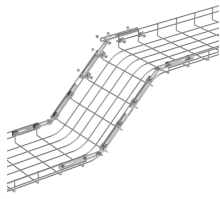

5 Items Show 25 50 75 100 per page Sort By Cable Trays in various edge heights Edge Height 35 Edge Height 50 Edge Height 60 Edge Height 85 Edge Height 100 Edge Height 110 Fittings in various edge ...

We are proud to be Europe's leading manufacturer of Stainless Steel Wire Basket & Cable Tray Systems. With various ranges available, from Medium to Heavy Duty, Straight Edge, Return Flange ...

Supplier of wire mesh cable trays and wire basket trays in stainless steel for production facilities and the whole industry.

The trays inside buildings can be installed independently or attached to various building structures and pipe gallery supports.