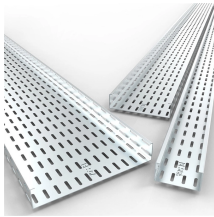

Hutaib Electricals brings differentiation to your projects with custom-designed Cable Trays that offer an ideal fit for enhanced efficiency, safety, and performance.

Snake Tray has the engineering expertise and manufacturing capabilities to help you design the right solution in cable management, power distribution or enclosures.

Design your perfect customized cable trays! Customize materials, sizes, structures, and finishes. Reliable, durable, and tailored for your project's success.

Cable tray systems range from simple to highly customized, so it's a good idea to know what your application requires before you start shopping. Choose from basket style, snake trays, and solid or ...

Discover premium customized industrial metal cable tray solutions offering superior cable protection, load management, and installation flexibility for optimal industrial cable organization and safety.

What Are Wire Cable Trays? Wire cable trays, or cable management trays, are open-bottom or mesh supports used to route and organize power cords, data cables, and fiber throughout a facility. Unlike ...