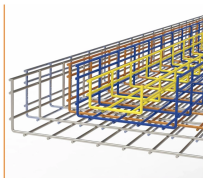

Design your perfect customized cable trays! Customize materials, sizes, structures, and finishes. Reliable, durable, and tailored for your project's success.