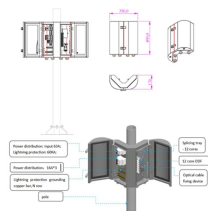

Cable tray systems range from simple to highly customized, so it's a good idea to know what your application requires before you start shopping. Choose from basket style, snake trays, and solid or ...