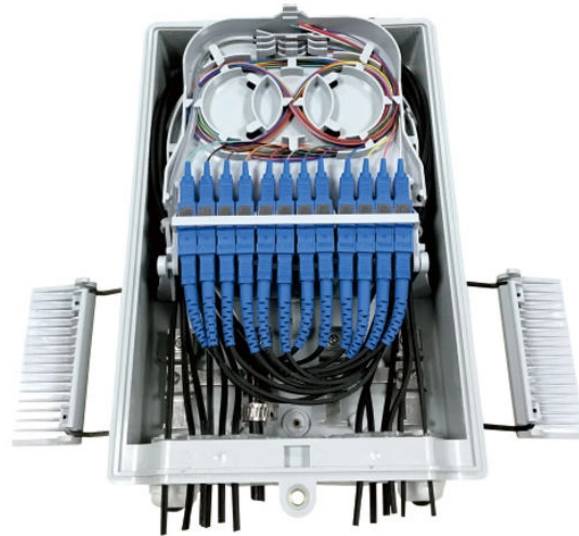

Customized Central Loose Tube Optical Cable

Customized Central Loose Tube Optical Cable

We provide a broad selection of fiber optic cable types, including loose tube and tight buffered, riser and plenum fiber. Remeer's new ...

Explore ETK Kablo's aerial central loose tube fiber optic cables, ideal for pole-to-pole telecom installations with UV-resistant jackets.

Outdoor GYXTW central loose tube cable designed for aerial and conduit installations with strong mechanical protection and stable optical performance. Features steel tape armoring, dual steel ...

A better fit and cost-effective alternative for low-fiber-count designs, this central loose tube cable provides easy cable entry and flexible routing for multi-purpose installations with up to 12 or 24 fibers.

Central loose tube fiber optic cable contains one tube with 2 - 24 fibers, which is filled with water blocking gel. Either aramid yarn or fiber glass is wound around the tube to provide physical ...

Belden's Central Loose Tube Fiber Cables support indoor/outdoor use—including conduit, direct burial, aerial and trunking. Built with 250 μm fibers (2-24 count), they're offered in plenum, riser, ...