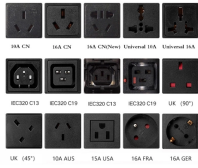

Customized Home Electrical Distribution Boxes in West Africa

ATEK Distribution supplies professional-grade electrical boxes for residential, commercial, industrial, and government projects nationwide. As a certified SDVOSB with 28+ years of experience, we carry ...

Electrical Enclosures & Boxes at your No.1 Electrical Suppliers - Best Prices and Fast, Reliable Delivery. Shop Online and Save Now!