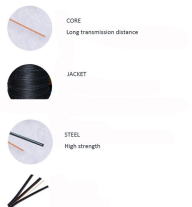

From prototype to mass production, we support OEM metal enclosure customization with drawings. From drawing to delivery in 4 simple steps. Send us your technical drawing or design requirements. ...