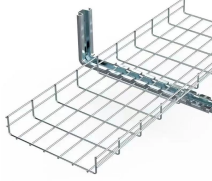

Looking for comprehensive Cable Tray systems? Explore our customizable, price-focused solutions delivered factory direct. Contact us for fast RFQ and get ahead with installation trends!

Indmark Cable Trays offers customized solutions for managing cables in industrial and commercial settings. Our reliable, quality-driven trays keep cables organized, safe, and easy to access.

JLH Electric offers a variety of custom cable trunking options, such as hot dip galvanized, powder coated, stainless steel, PVC, and fiberglass, tailored with various configurations, materials, ...

Designed for durability and adaptability, our trays are ideal for power plants, data centers, and corrosive environments. Available in steel, stainless steel, and FRP with various finishing options.