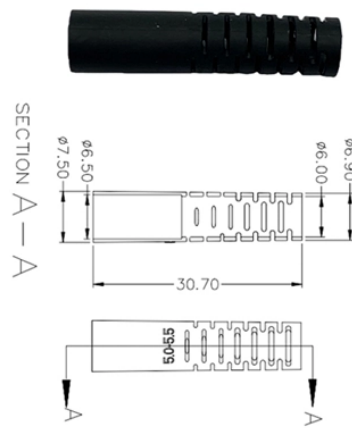

Customized South African power distribution box