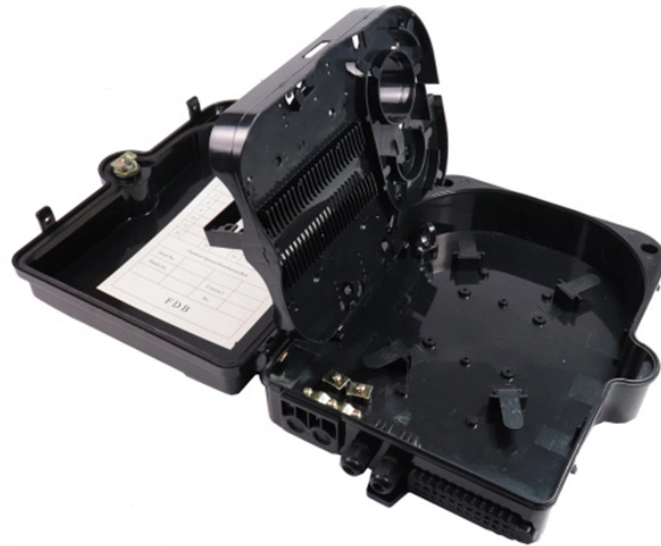

Customized West Asia-style Galvanized Cable Trays

Customized West Asia-style Galvanized Cable Trays

Cut, bend, and connect the wire mesh trays to route cable and hose in configurations such as curves, slopes, and tees. They are a lightweight option for organizing bundles of cable and hose while ...

china-electricpro offers high-quality, customizable cable trays designed for durability and quick delivery. Our solutions address common issues like unstable quality and long lead times, ensuring ...

We offer top-notch Galvanized Cable Trays in Asia. These metal trays, coated with a special zinc shield, resist rust and last a long time, even in tough environments. They keep your wires tidy, cool, and ...

Customized OEM Galvanized Cable Tray Steel Hot Dipped Trunking Cable Trays System Price for Sale. Durable, efficient, and customizable for various applications. | Alibaba

JLH Electric offers a variety of custom cable trunking options, such as hot dip galvanized, powder coated, stainless steel, PVC, and fiberglass, tailored with various configurations, materials, ...

China Galvanized Cable Tray manufacturer, Tianjin Baoli Gold Pipe Co., Ltd is Hot Dipped Galvanized Cable Tray factory, offering quality products at factory prices.

Find trusted Asia cable tray manufacturer with custom options. Explore verified suppliers, competitive pricing, and high-quality solutions for industrial & construction needs.