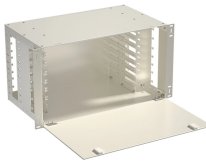

Patny Systems Pvt Ltd is one of the leading manufacturers of cable Trays, grating, solar structures, and earthing materials for 35+ years. Call us today.